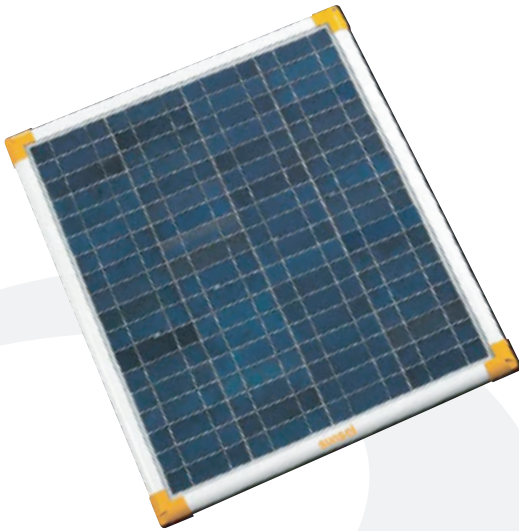

Solar Charger SE-4000

- Perfect for back up power in RV's and mid sized to large boats.
- This powerful solar panel provides reliable, clean renewable energy as an alternative to noisy and expensive diesel, propane and gas generators.
- Generates power all year round when exposed to daylight, even on cloudy days.
- Charges multiple batteries at once, works with your vehicle's or cabin's electrical system.
- Can charge a battery in 5 hours*.

* A U1 (40AH) type battery in full sunlight with battery at 50% discharge)

Solar Power Charger (65 W)

- Aerodynamic design specially engineered to reduce drag and withstand high-vibration on mobile applications
- Integrated blinking LED indicator light lets you know your panel is working.
- Totally weather resistant.
- Quick connect allows user to easily connect multiple panels together for increased power with no tools needed.
- Mounting hardware included.
- Comes with multiple wire adaptors to attach the charger to different connectors.
- This Powerful Solar charger should be used with a charge controller such as the Sunsei CC10000 or CC25000 to avoid over charging the battery.

SUNSEI® My Solar Lifestyle

SPECIFICATIONS

Model number	SE-4000
Item number	IC-SE4000
UCP-codes	775540250382
Power	4A, 16.5V (65W)
Case protection	weather proof
Warranty	20 years power warranty
Certification	CE

THE BOX INCLUDES

1 Solar panel SE-4000
6 Mounting brackets
1 Extension wire connector
1 Multi Language Instruction manual

WEIGHTS AND DIMENSIONS

Dimensions	28.5" x 31.75" x 1.4" 72.39cm x 80.64cm x 3.56cm
Weight	22 lbs 10 kg